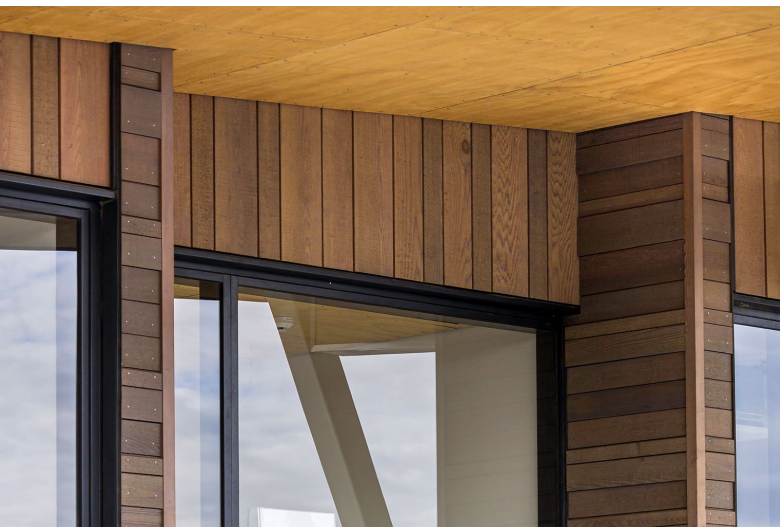

JSCTimber

Project Timber

MARCH 2020

THE LANDING, WIGRAM SKIES

The Project.

THE LANDING, WIGRAM SKIES

Wigram Skies is an exciting community built on the site of the former Wigram Aerodrome, Christchurch. The Landing, at the heart of Wigram Skies, provides a convenient, modern and thoughtfully designed retail and mixed-use space for Wigram Skies residents and greater South West Christchurch.

Photography: Gavin Gillson Photography Ltd

WESTERN RED CEDAR WEATHERBOARDS

Buchan Group Christchurch architecturally designed a modern and innovative commercial complex, combining the use of JSC Timber VertiClad and RustiClad systems.

The client wanted warm, natural materials incorporated into the design, and the varying depths and widths available with the RustiClad and VertiClad helped to add character to the design, setting this project apart from the rest.